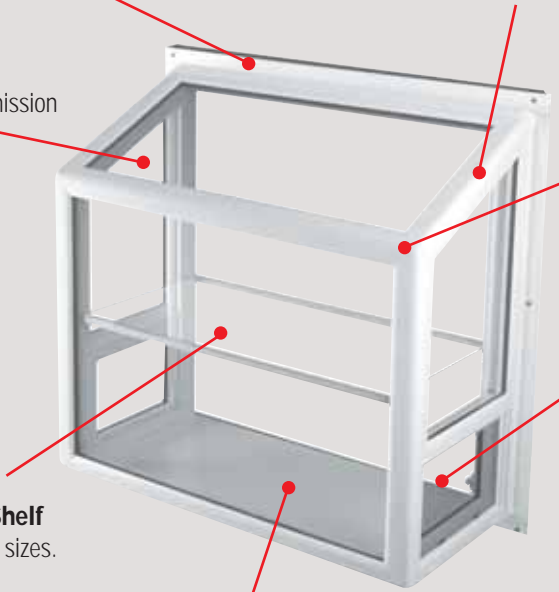

- All Rounded Corners & Frame
- Welded Vinyl Frame
- SunCoat® Low-E Insulated Glass
- Aluminum Nail Fin Perimeter
- Easy-Opening Side Vents
- Fully Adjustable Tempered Glass Shelves
- Fully Insulated 3/4" thick Bottom Board
- Attractive, lower support brackets included
- Clear Outside View

Aluminum Nail Fin Perimeter
Installs like an aluminum window, yet performs like vinyl.

Welded Vinyl Frame
Fully welded vinyl sash and frame with extruded aluminum interior supports for added strength.

SunCoat® Low-E Insulated Glass
Reduces heat transmission and ultraviolet rays.

All Rounded Corners & Frame
Modern style matches all types of architecture.

Fully Adjustable Tempered Glass Shelf
For a variety of plant sizes.

Easy-Opening Side Vents
Single-hung vents with sash balances for fingertip control. Self-locking latch keeps vents securely closed.

Fully Insulated 3/4" Bottom Board
Sturdy, specifically formulated rigid vinyl 16" deep for wider plant bases.

Clear Outside View
No bars or obstructions; clean, narrow sightlines.

MILGARD GARDEN WINDOW SIZES